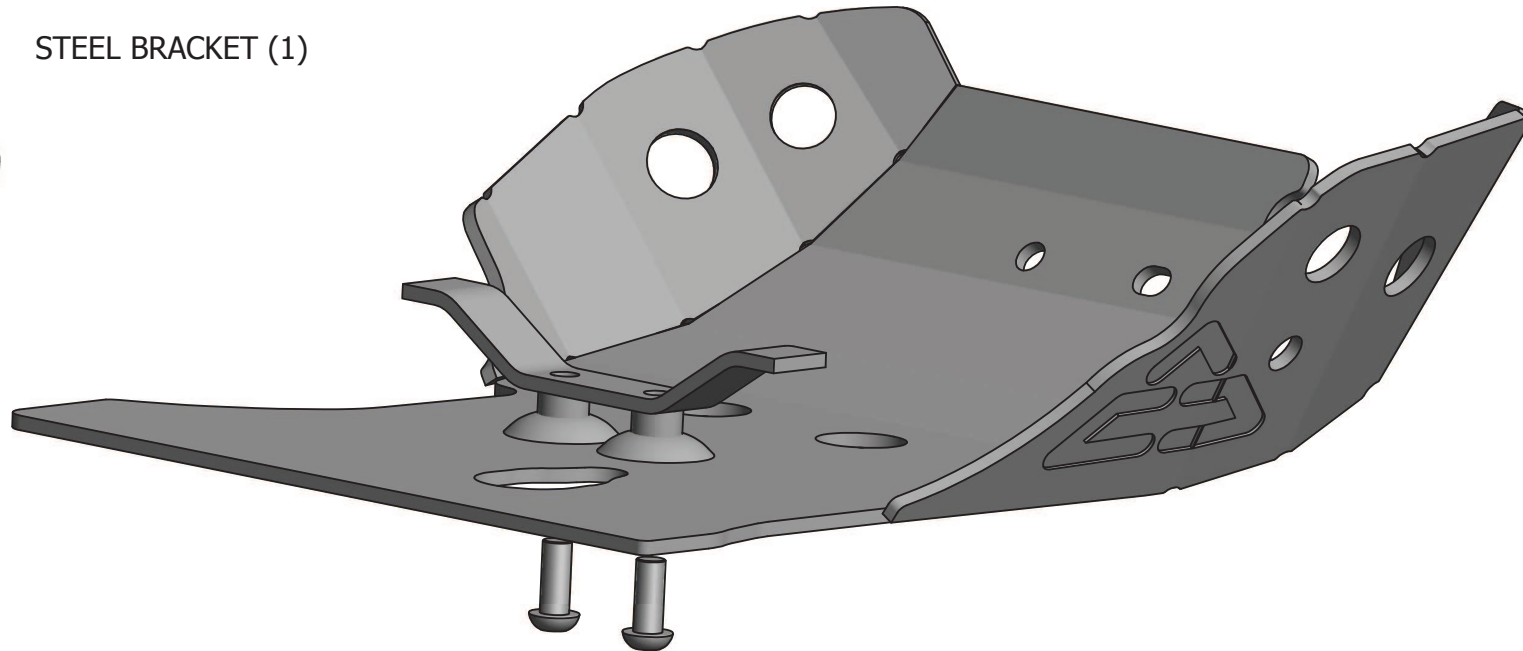

 alloy spacers 14 x 7 x 8.5 welded (2)

 6 x 20 BHC (2)

 STEEL BRACKET (1)

# MTC000206009

GASGAS EC 250/300 2012-2015

DRAWN	12/11/2014		
usuari		TITLE	
CHECKED			
QA			
MFG			
APPROVED			
		SIZE	DWG NO
		C	MTC000206009
		SCALE	REV
			SHEET 1 OF 1